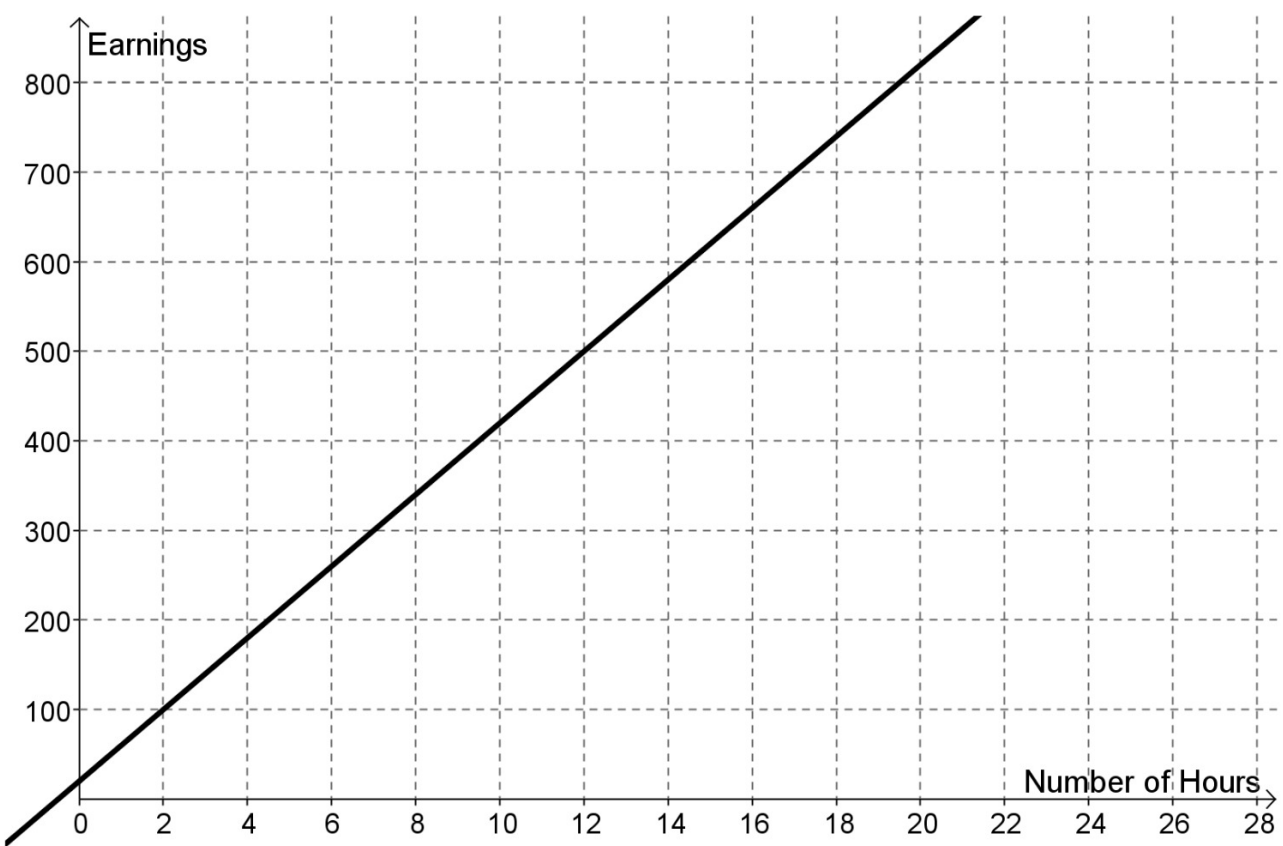

A Deeper Look at Slope

Slope refers to:

- the rate at which a linear graph rises or falls
- the steepness of a line
- a line's rise divided by its run

Find the slope.

Find the slope.

Find the slope.

Find the slope.

Watch out for negative slopes!

Find the slope.

Some special cases...